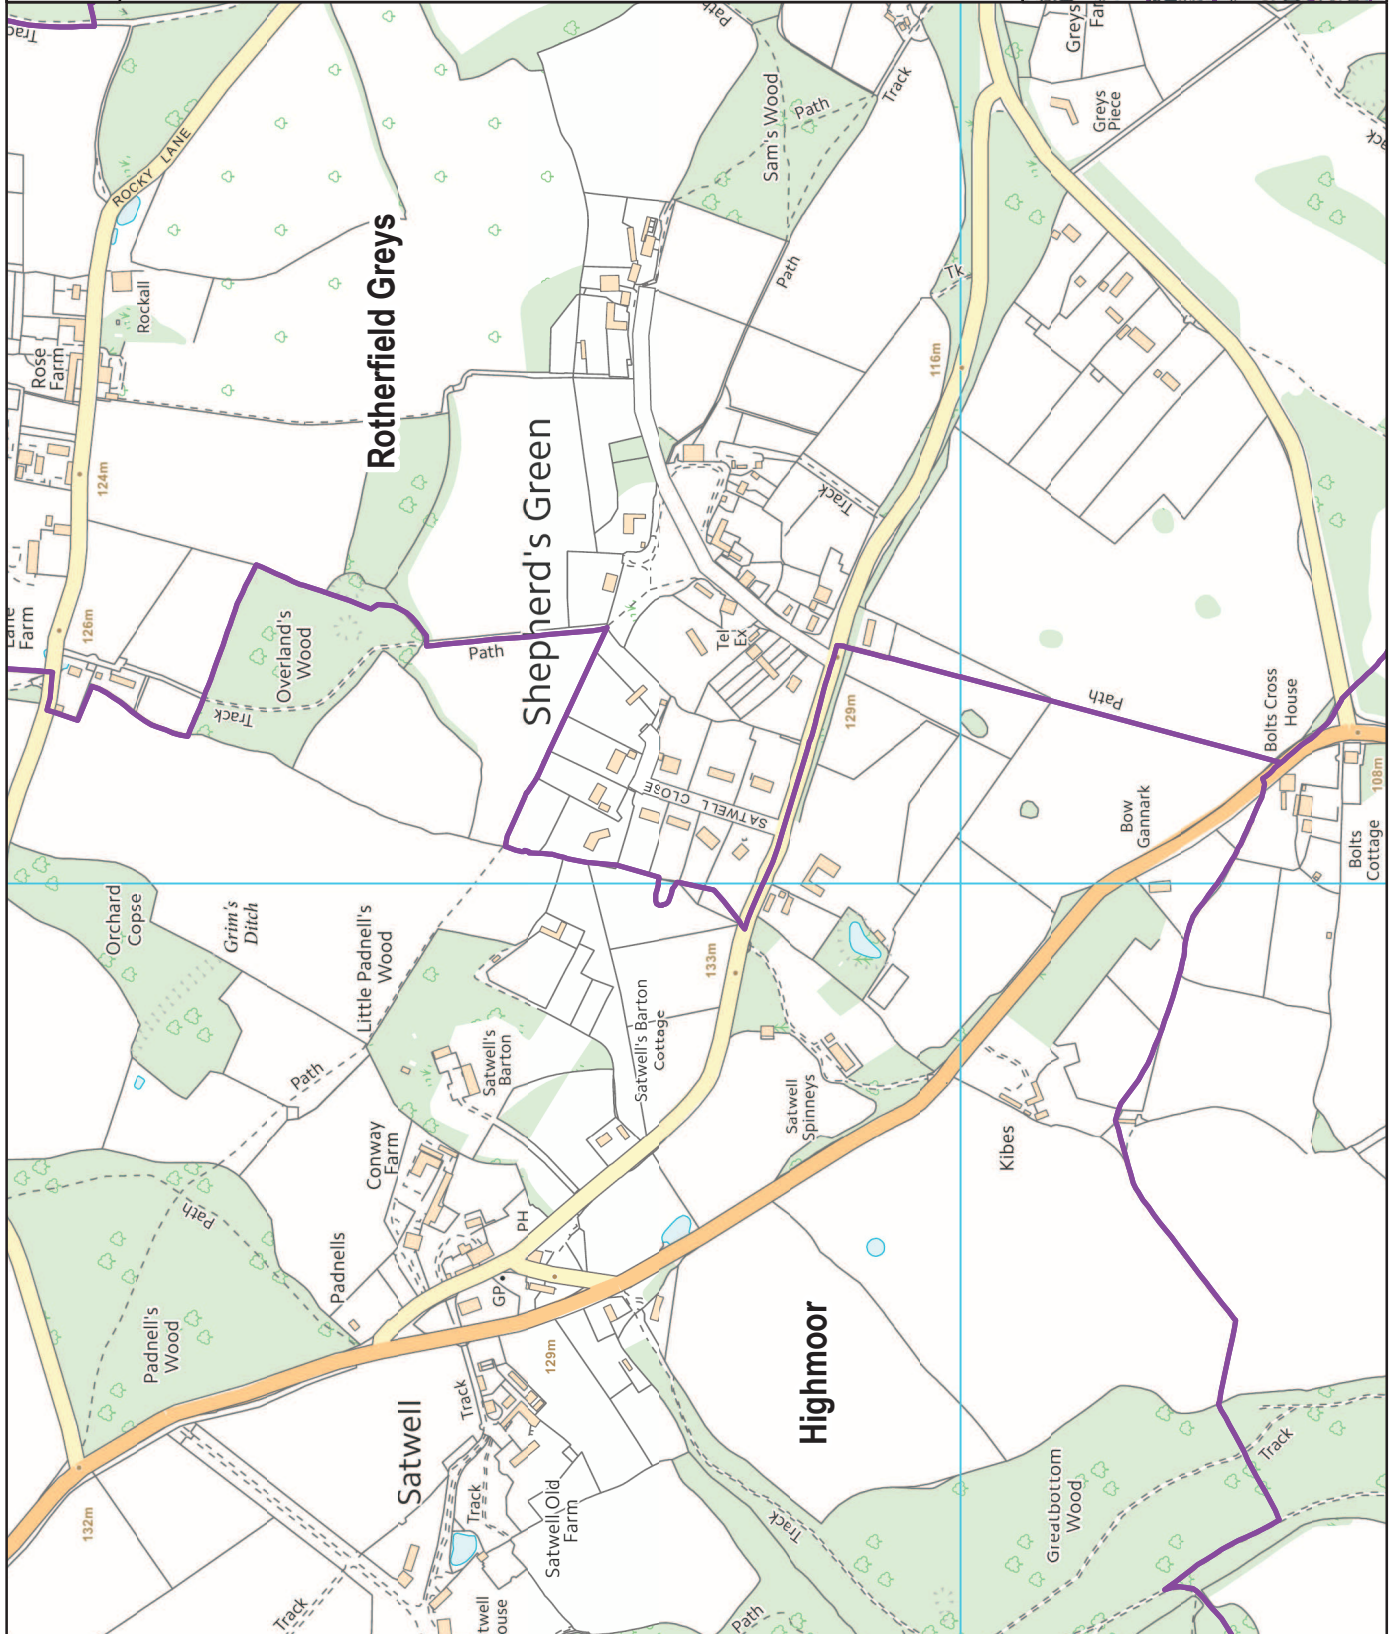

**Highmoor Parish Proposal
in the area of Satwell
Close**

Listening Learning Leading

Parish boundaries

Metres
0 100 200 300

© Crown copyright and database rights 2013
Ordnance Survey 100018668

This page is intentionally left blank